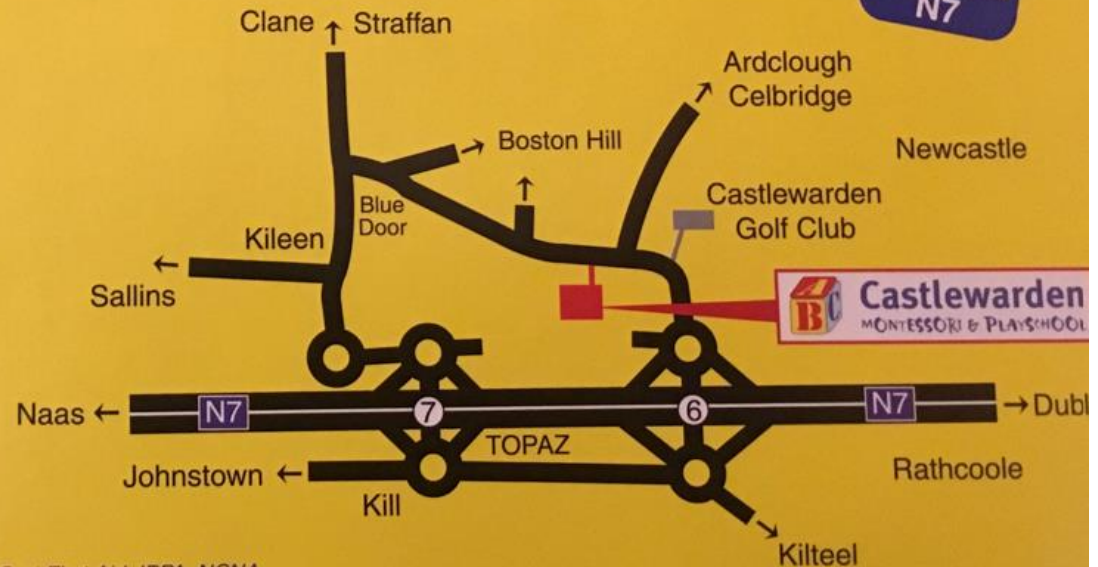

Castlewarden

MONTESSORI & PLAYSCHOOL

A building block for your child's future

Castlewarden, Straffan, Co Kildare
087 66 99 606

EASY
ACCESS
N7

**NOW
ENROLLING
FOR SEPTEMBER**

- Bright Spacious Classrooms
- Large & Secure Outdoor Play Area
- Daily Planned Curriculum / Timetable
- Varied Activities and Seasonal Events
- Compliant with Childcare Regulations Act
- Planning, Fire & Safety Compliant
- Registered with the HSE (*Health Service Executive*)
- Fully Insured
- Qualified and Experienced Childcare Staff
- Contact Mary Russell *Dip. Childcare/Psychology, Dip. Montessori, Cert. First Aid, IPPA, NCNA.*

Please note the Mobile Number has changed to 086-8051533